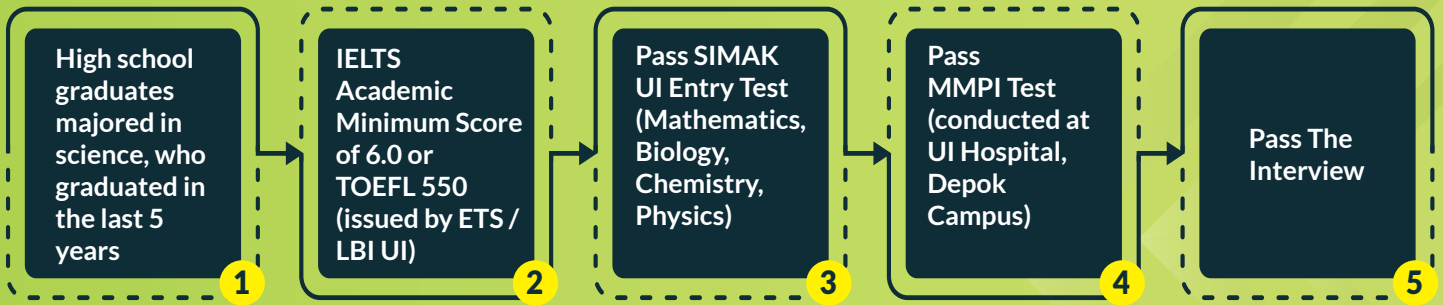

REQUIREMENTS

For Indonesian Citizens (WNI)

A SIMAK UI

B Talent Scouting (Admission by Invitation. Eligible students should take procedure no 2, 4, and 5)

For Non-Indonesian / Foreign Citizens

Please kindly visit www.admission.ui.ac.id for further admission information.

STUDY PERIOD

Partners	Study at FKG UI	Study at Partner Institution	Degree / Certificate of Competence
Newcastle University	6 Semesters (Semester 1-6) 1 Semester (Semester 9)	2 Semesters (Semester 7-8)	✓ S.KG from UI ✓ MRes from NCL
ACTA	6 Semesters (Semester 1-6) 1 Semester (Semester 8)	1 Semester (Semester 7)	✓ S.KG from UI ✓ Certificate from ACTA
University of Melbourne	6 Semesters (Semester 1-6) 1 Semester (Semester 9)	2 Semesters (Semester 7-8)	✓ S.KG from UI ✓ BMedSci from UoM

TUITION FEE

Partners	Admission Fee at FKG UI	Tuition Fee at FKG UI	Tuition Fee at Partner Universities
Newcastle University	Indonesian Citizens: IDR 225.000.000	Indonesian Citizens: IDR 75.000.000/ semester	GBP 20.000 (2 semesters) + IDR 5.000.000 (Registration fee at FKG UI)
ACTA			EUR 15.000 (1 semester) + IDR 5.000.000 (Registration fee at FKG UI)
University of Melbourne	Foreign Citizens: IDR 300.000.000	Foreign Citizens: IDR 86.000.000/ semester	AUD 62.500 (2 semesters) + IDR 5.000.000 (Registration fee at FKG UI)

**CONNECT
WITH US**

@dentistry_ui
 @dentistry_ui

fb.me/dentistry_ui
 humas.fkg@ui.ac.id

fkg.ui.ac.id